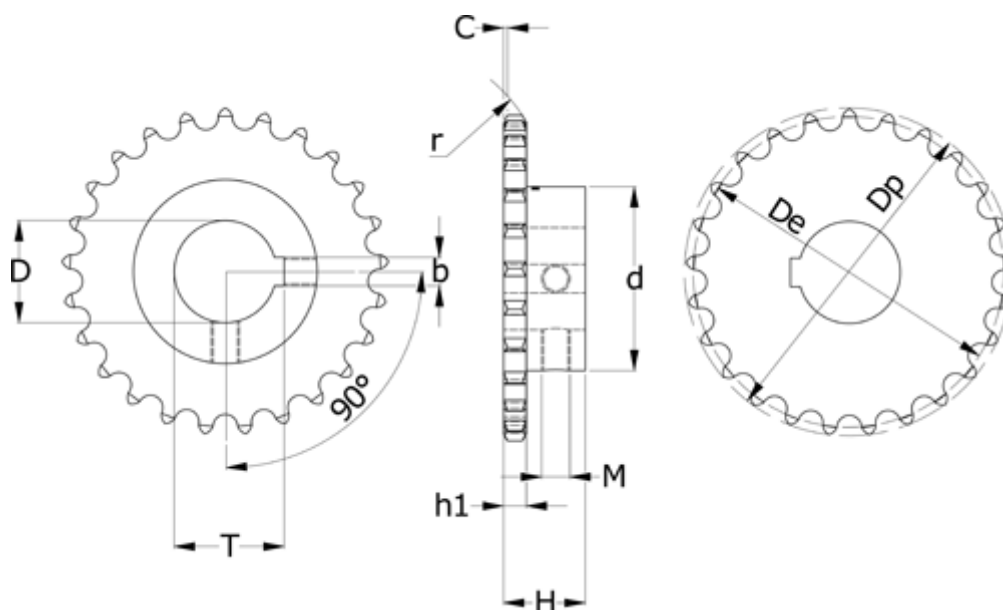

Article number: 616011007013019

Description: Sprocket 12 B-1 Z=13 simplex  
bore 19H7 with keyway

## Measures

b = 6	M = M5
C = 2	Number of teeth = 13
d = 58	Pitch = 19.05
D = 19	r = 19
De = 79.59	t = 21.8
Dp = 87.5	
H = 35	
h1 = 11.1	